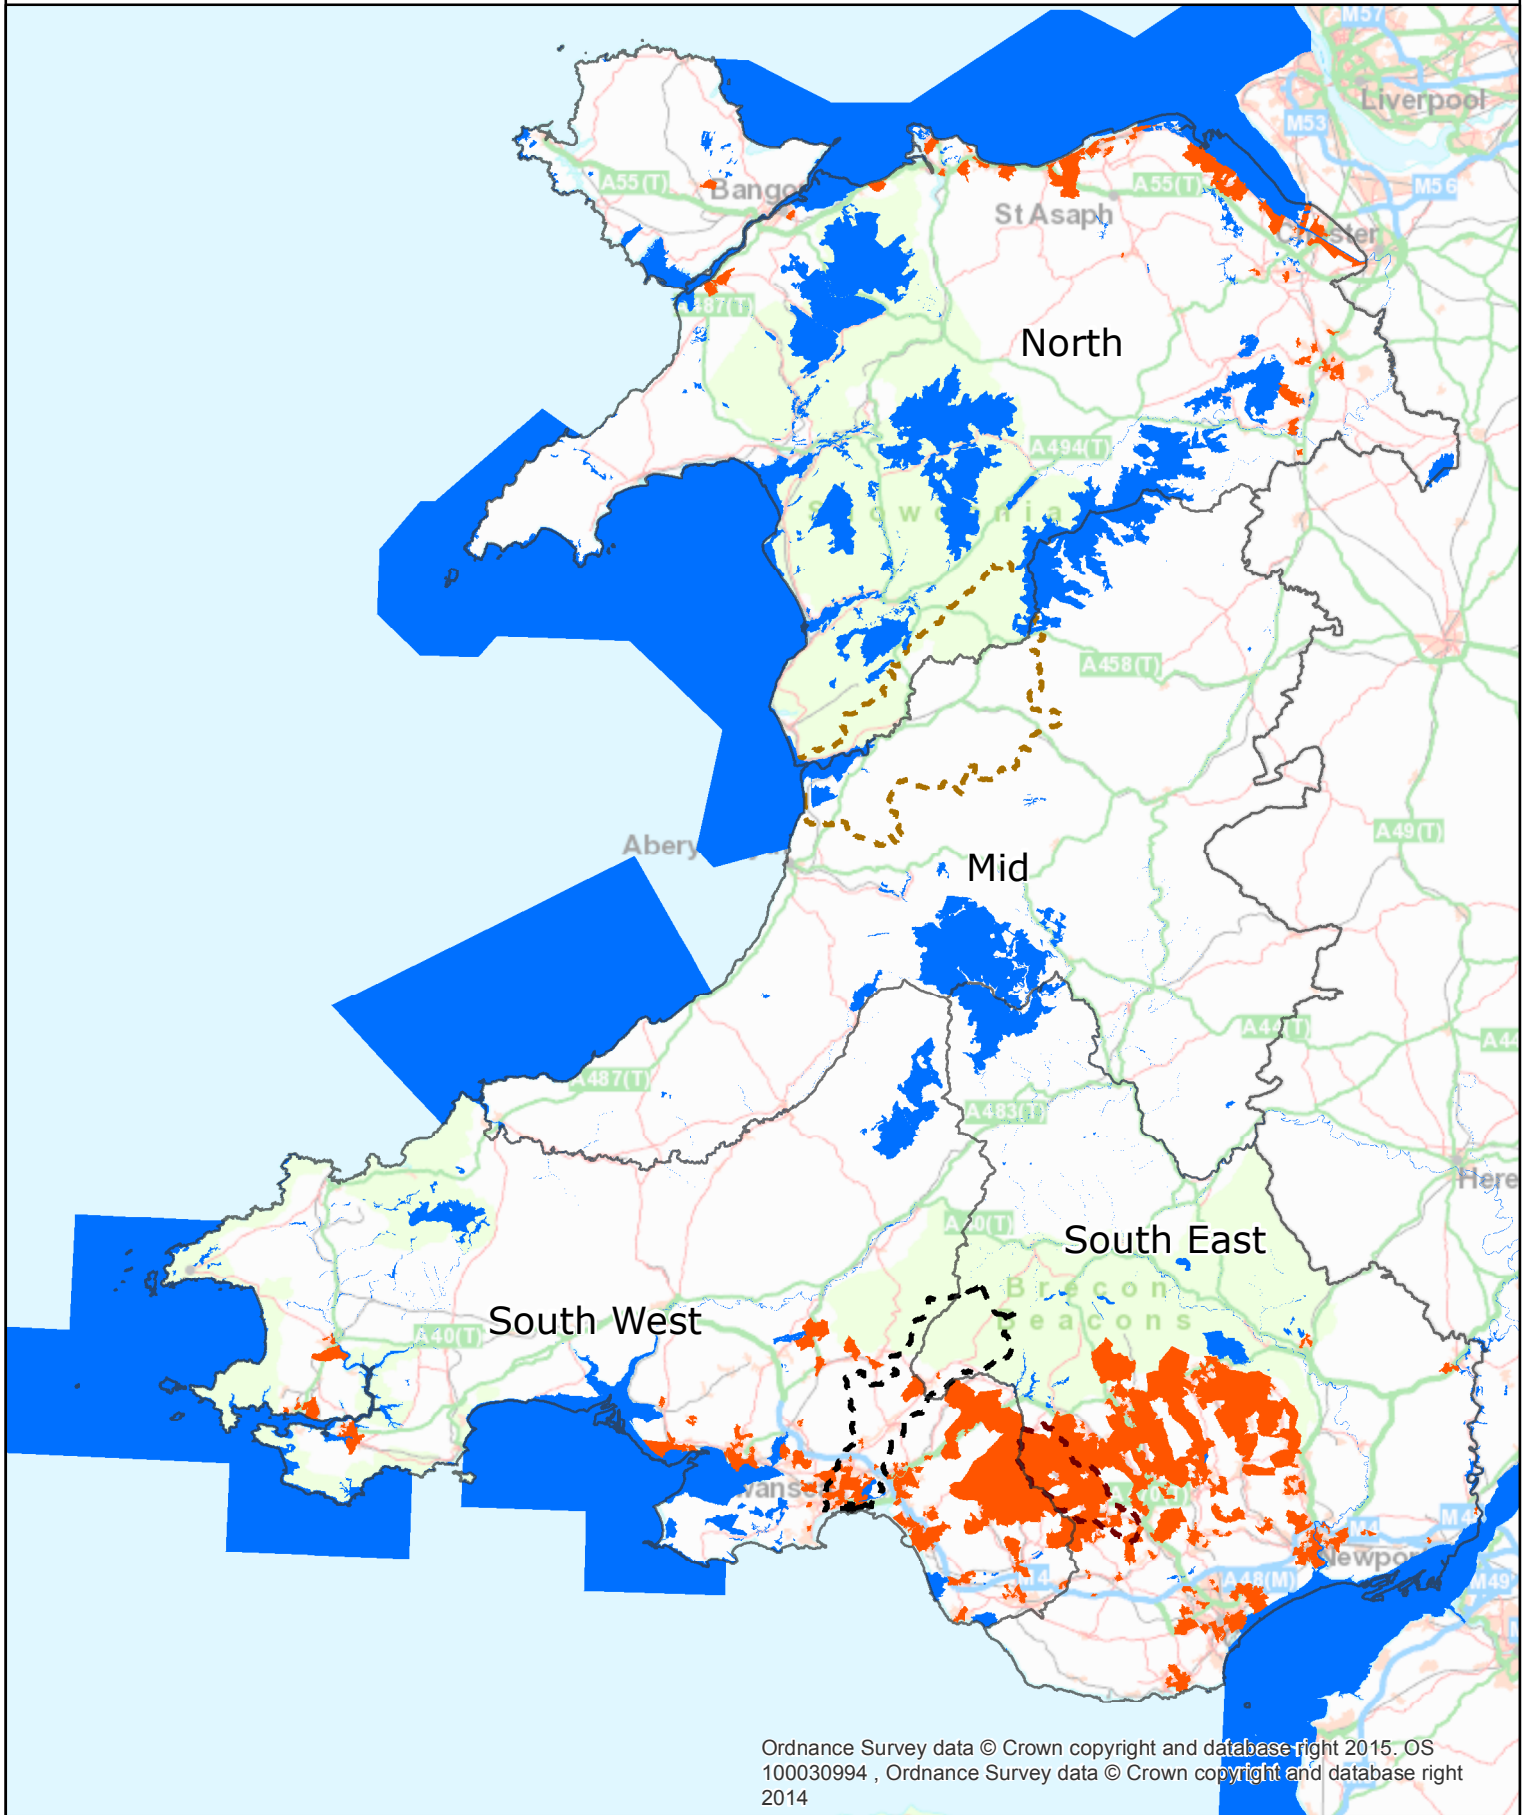

# 20% Most deprived Urban LSOAs and NATURA 2000 Designated Sites

Ordnance Survey data © Crown copyright and database right 2015. OS 100030994, Ordnance Survey data © Crown copyright and database right 2014

**Legend**

- NRW areas
- Dyfi Catchment
- Rhondda Catchment
- Tawe Catchment
- Natura 2000 Site
- 20% Most deprived Urban LSOAs

0 4.75 9.5 19 28.5 38  
Kilometres

© Crown copyright. All rights reserved.  
Natural Resources Wales, 100019741, 2015.  
© Hawlfraint y Goron. Cedwir pob hawl.  
Cyfoeth Naturiol Cymru, 100019741, 2015.

Aerial imagery is copyright Getmapping plc, all rights reserved.  
Licence number 22047.