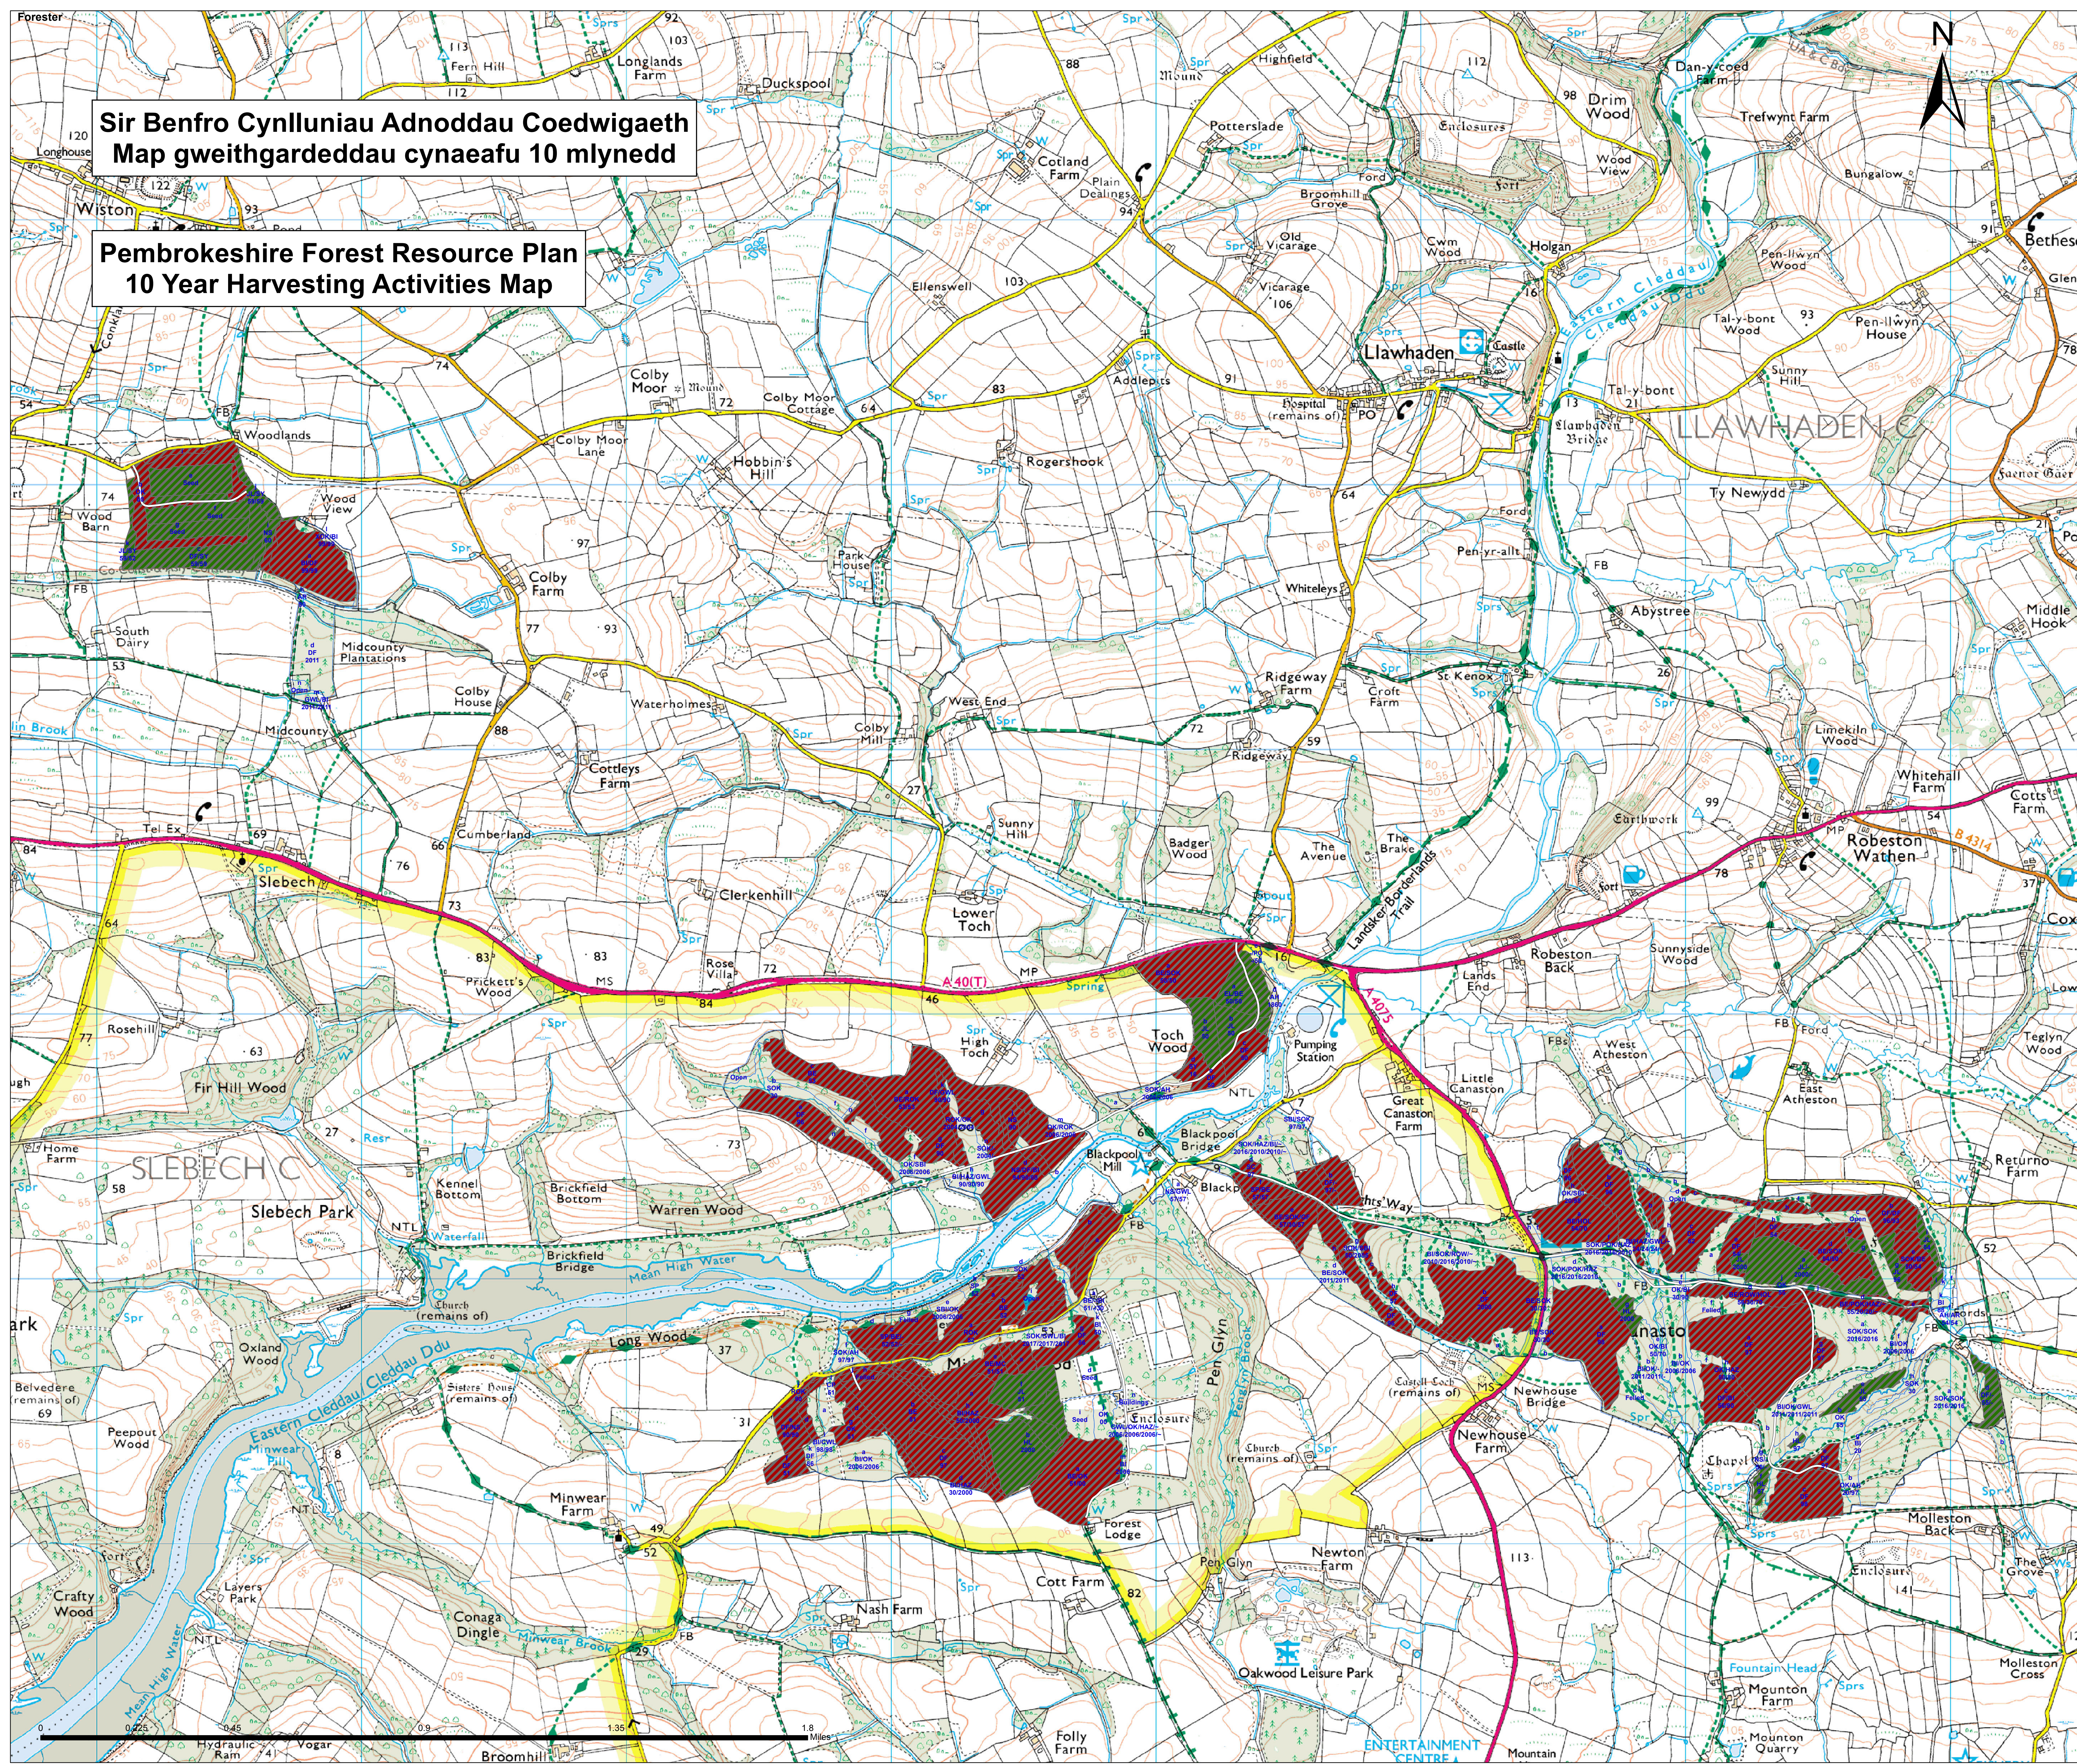

**Sir Benfro Cynlluniau Adnoddau Coedwigaeth
 Map gweithgareddau cynaeafu 10 mlynedd**

**Pembrokeshire Forest Resource Plan
 10 Year Harvesting Activities Map**

Legend

— Road Segments

Harvesting Operations

Timing

5

10

Map 5

10 Year Harvesting Activities

Clear Felling

Standard Thinning

LISS - CCF

LISS - Coppice Management

LISS - Small Coupe Felling

No Access

Limited Access

Worked within 5 years

Worked within 10 years

Riparian

Sub-Compartments