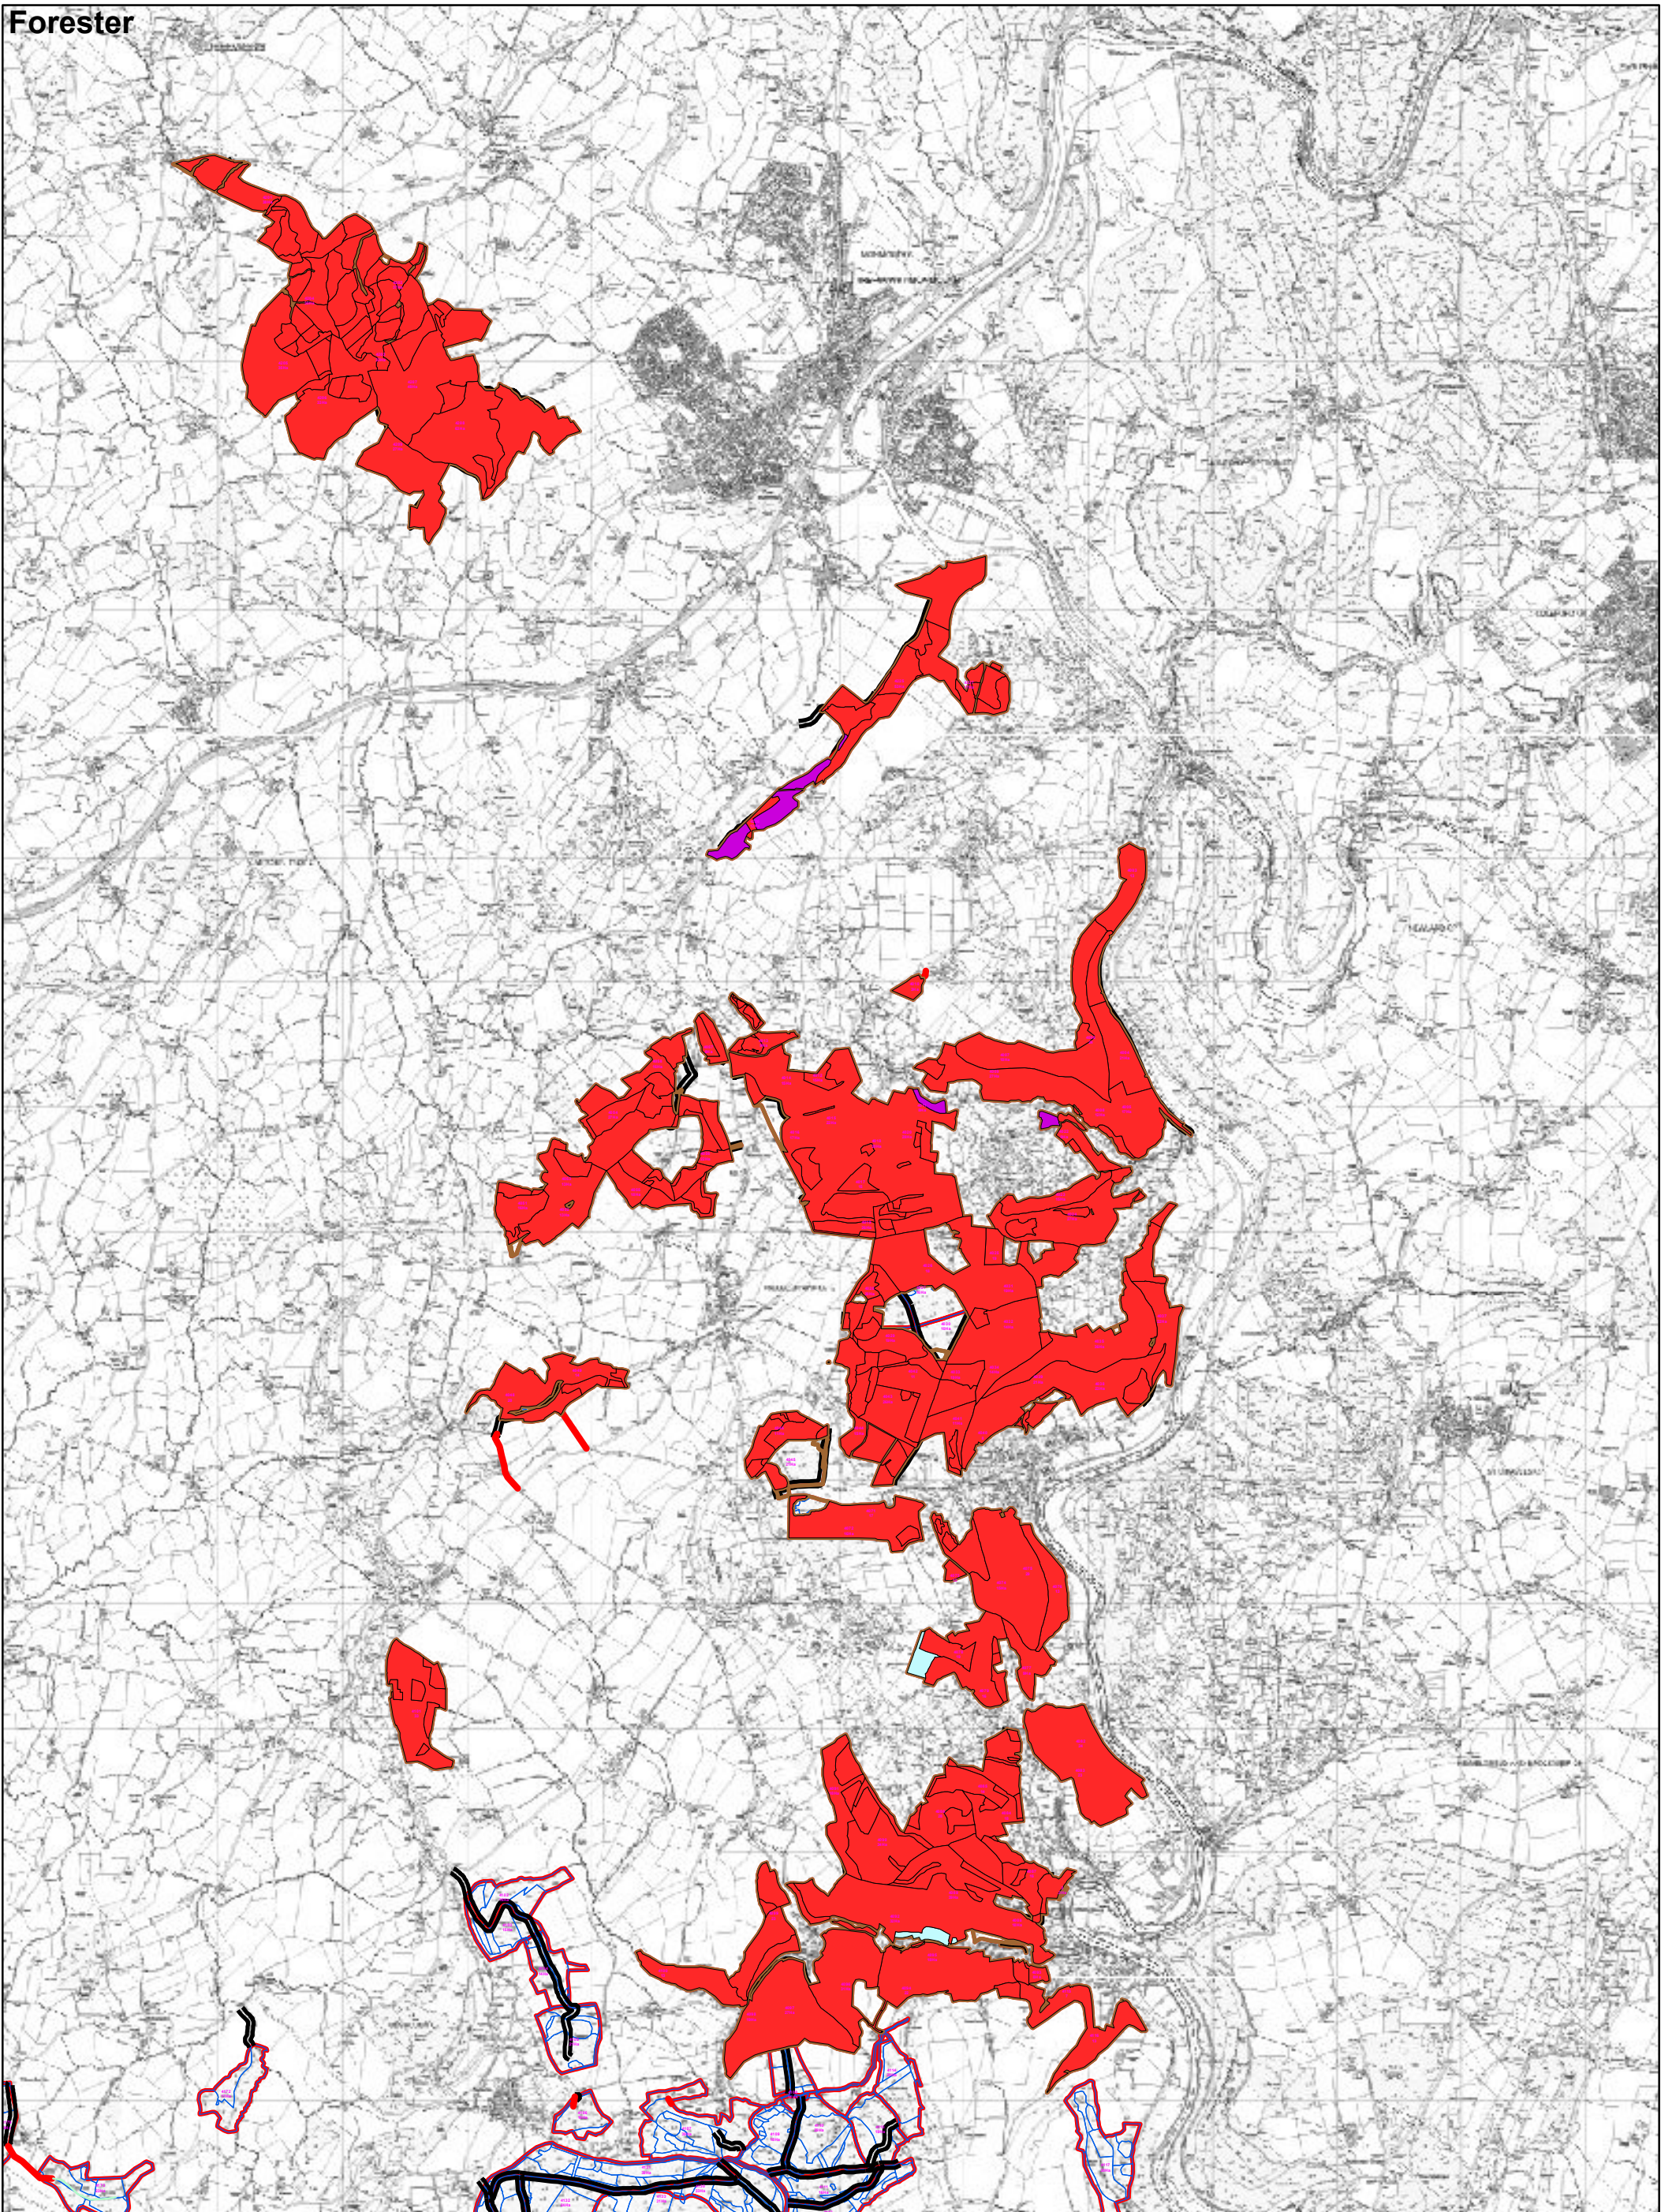

# Forester

Forest District - Llanymddyfri  
Title - Proposed Felling Plan  
Type of Map Fell Year  
Scale 1:48,000  
Date - December 2013

## Legend

Coupes - design change	FELLING_YEAR
2022 - 2026	2007 - 2011
2027 - 2031	2012 - 2016
2032 - 2036	2017 - 2021
2037 onward	L.I.S.S.

 **Cyfoeth Naturiol Cymru**  
**Natural Resources Wales**

Cyfoeth Naturiol Cymru  
PSMA Rhif y Trwydded - 100019741  
Natural Resources Wales  
PSMA Licence Number - 100019741