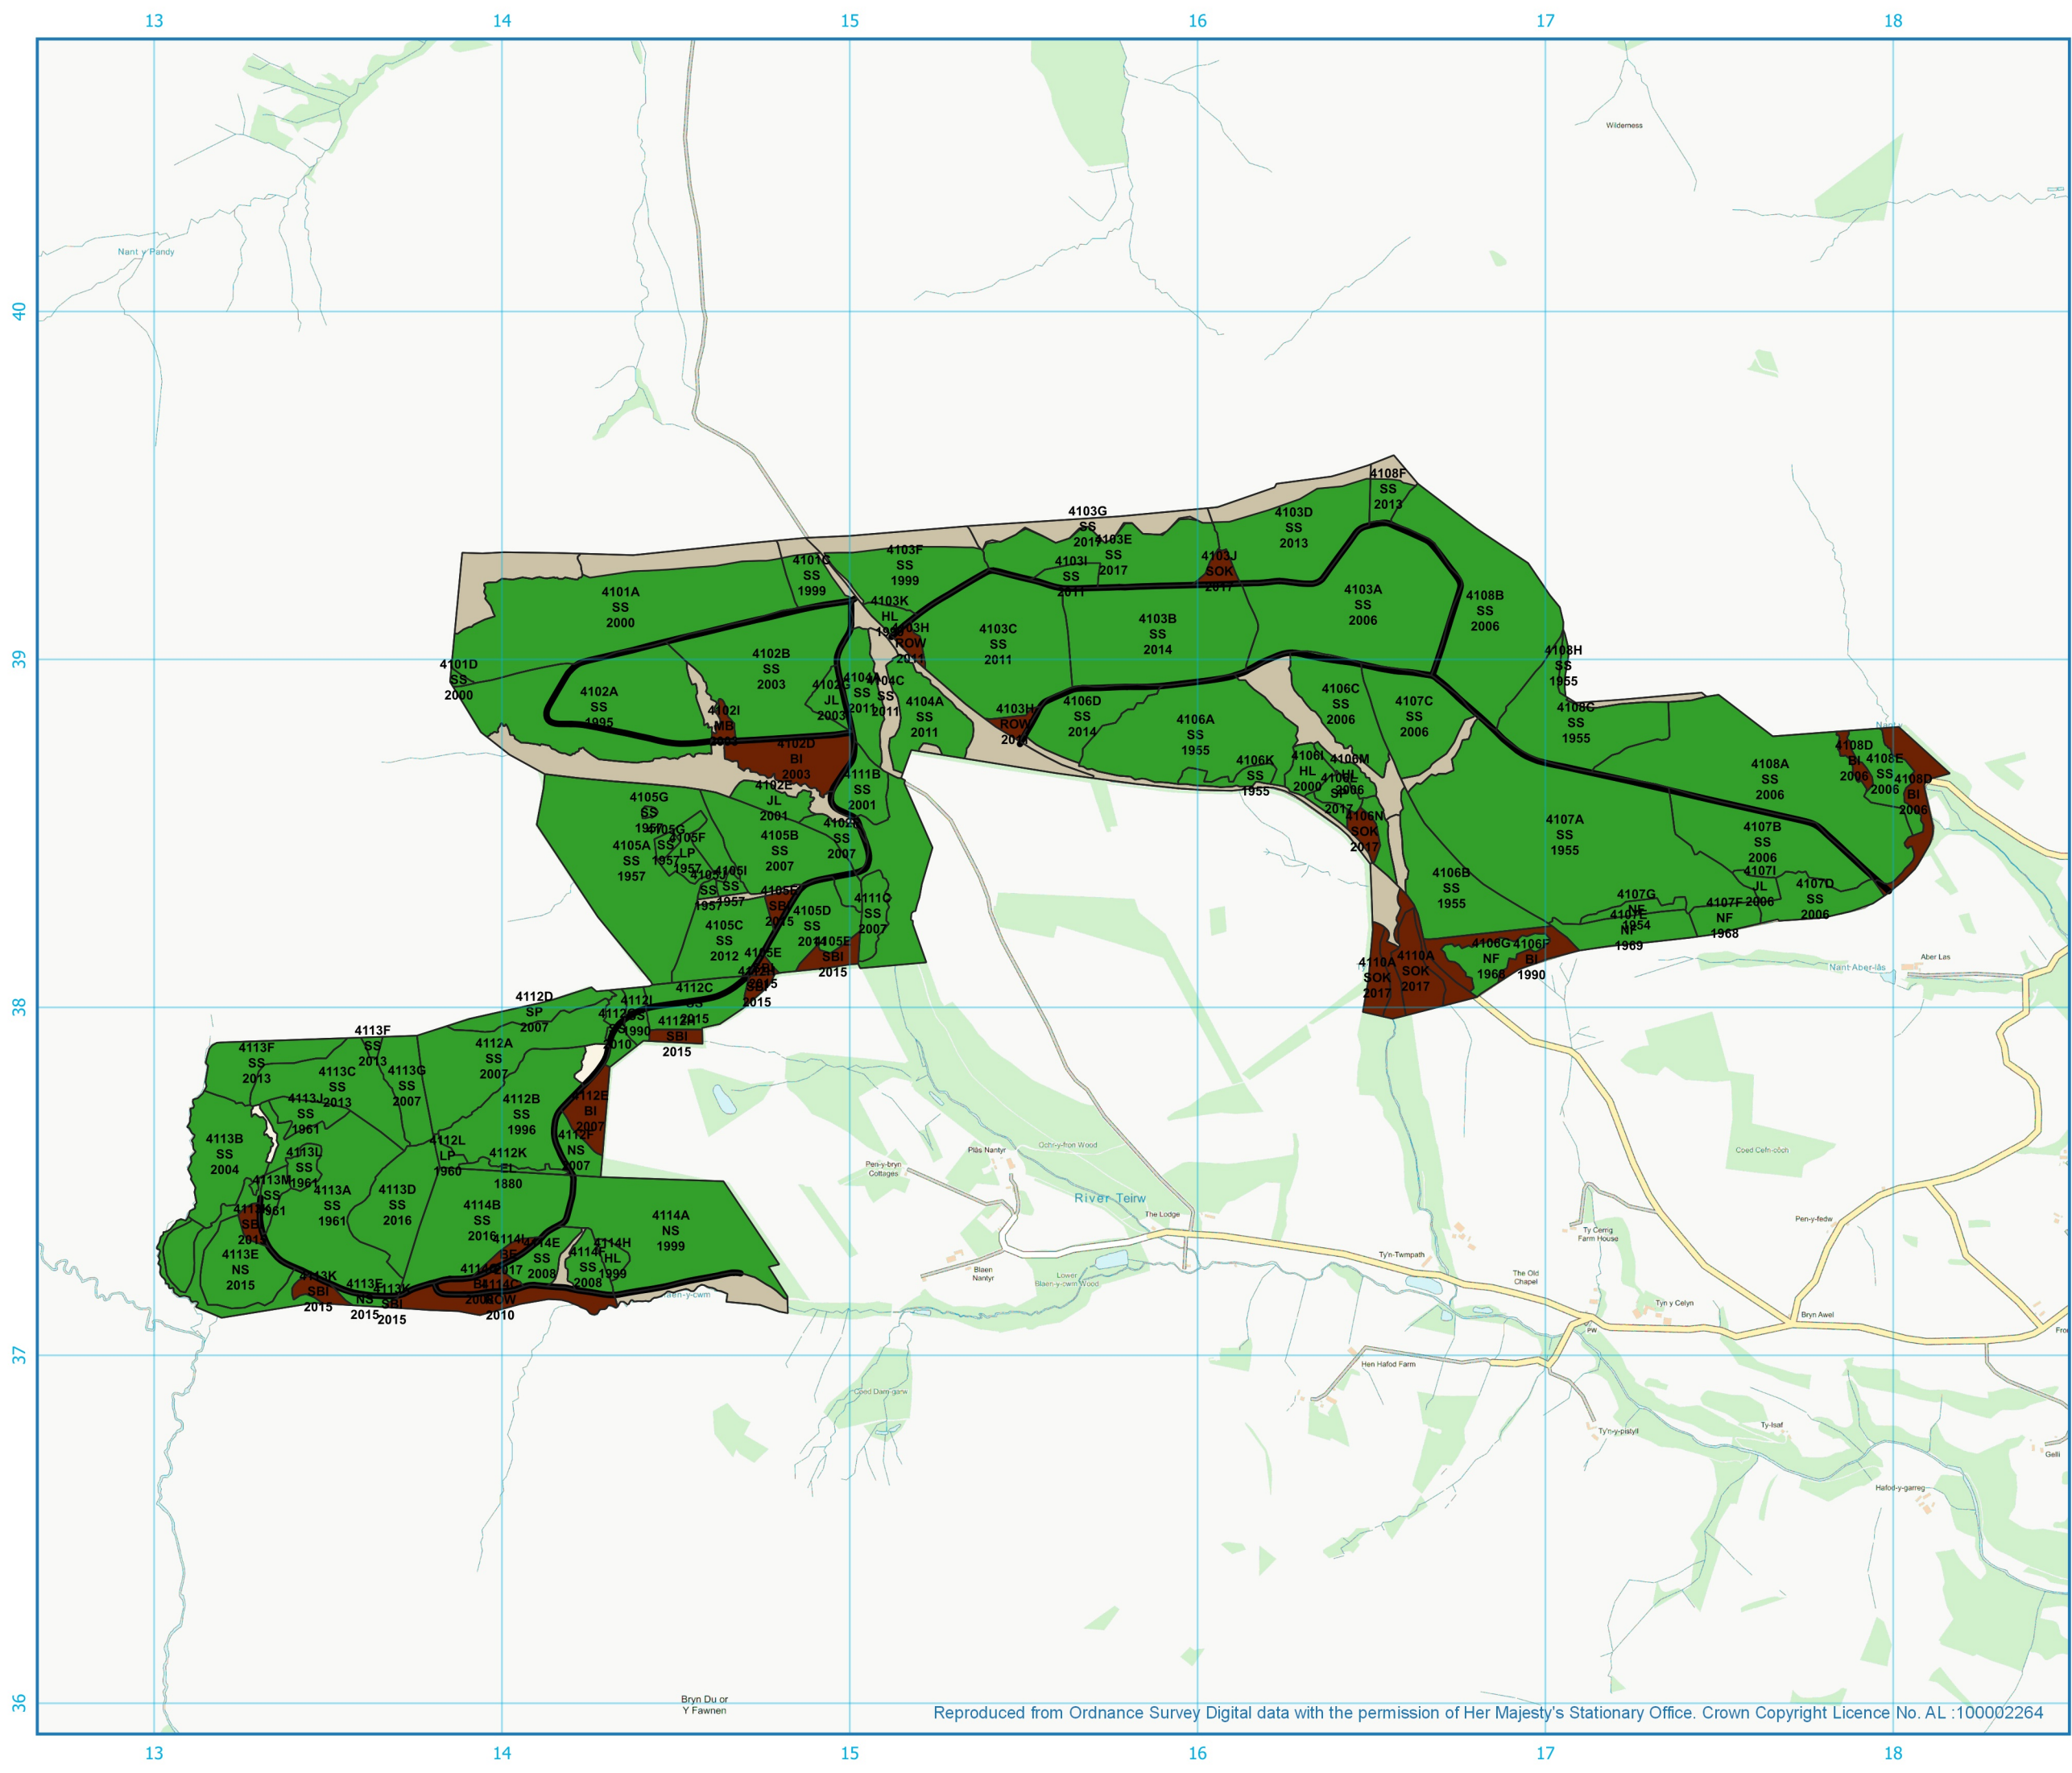

Cynllun Adnoddau Coedwig Llangollen Llangollen Forest Resource Plan

Coed Nantyr Forest - Prif Amcanion Hirdymor / Long-term Primary Objectives

-  Subcompartments
-  Rheoli Coetiroedd Brodorol
Native Woodland Management
-  Rheoli Coetir Safonol
Standard Forest Management
-  Coetiroedd Olynol
Successional Woodland
-  Tir Agored Arall - Open Land Other
-  Fyrdd Coedwig - Forest Roads

Pryor & Rickett
Silviculture
Chartered Foresters & Woodland Consultants

1:17500
Scale Correct at A3
Grid Ref: SJ155383
Date: 24/03/2021
Drawn by: Samuel Roberts

Pryor and Rickett Silviculture
10 Priory Hill, Brecon, Wales, LD3 9DH