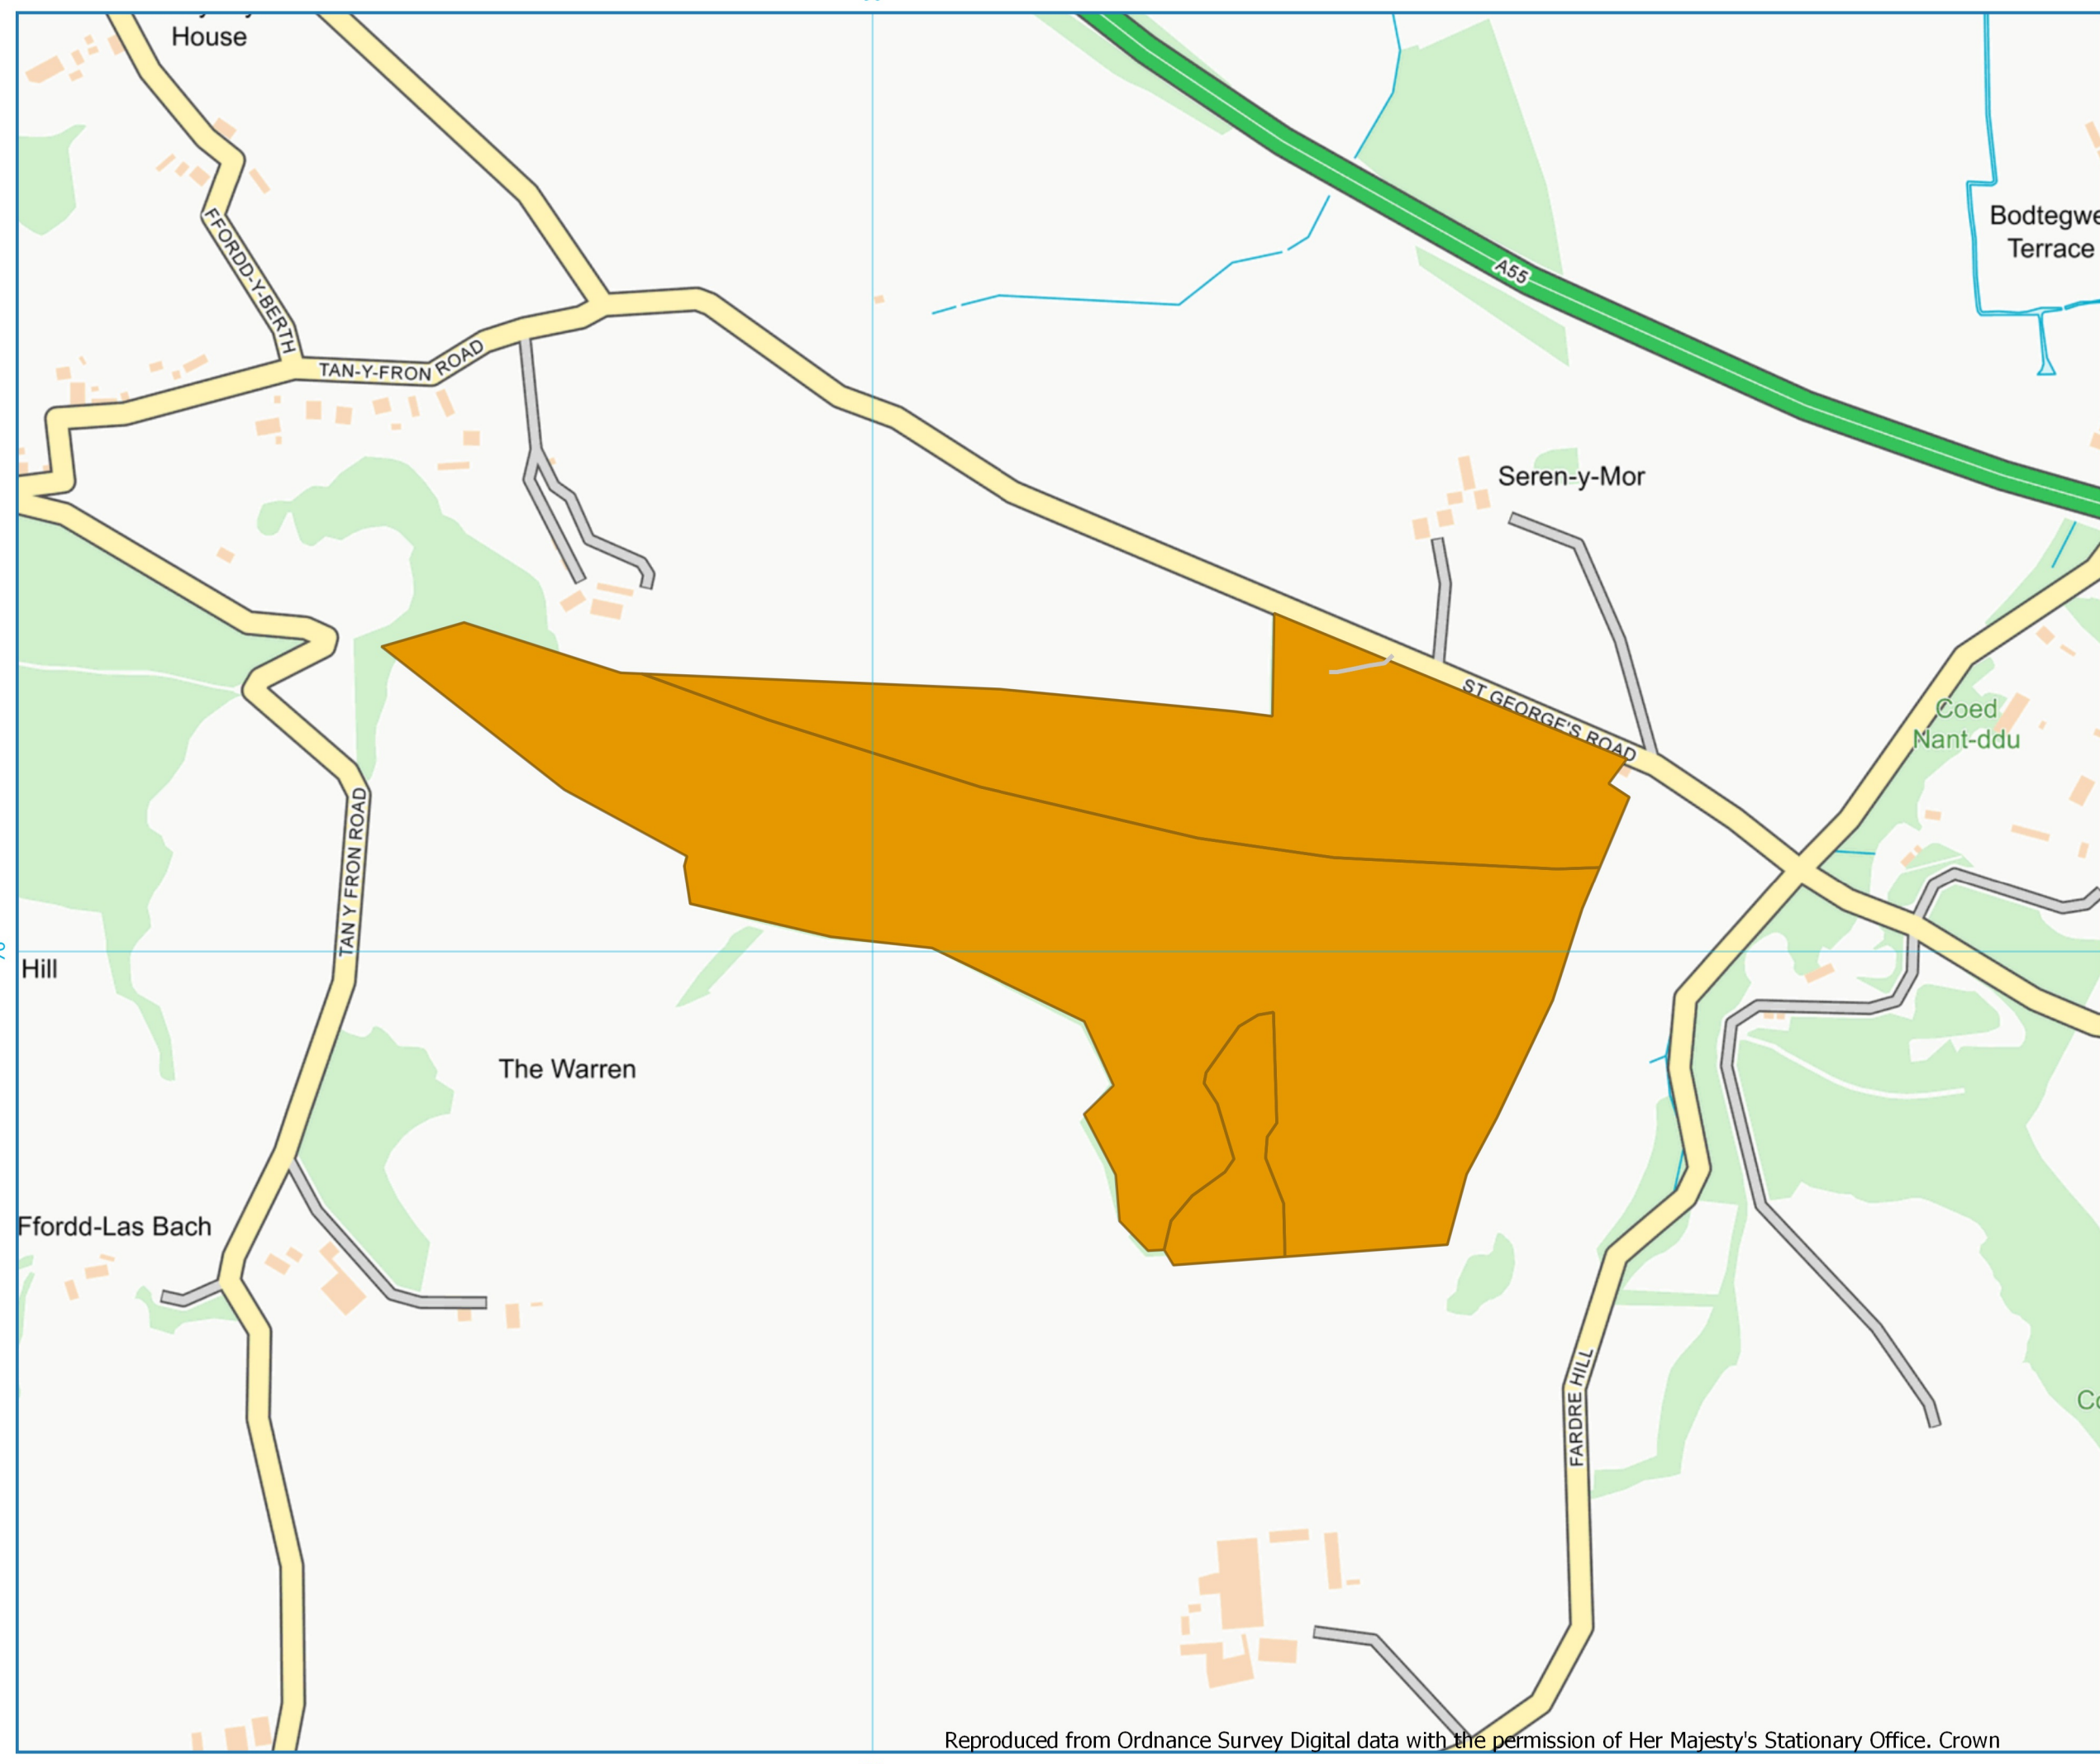

**Mathau o Goedwigoedd ac Ailblannu**

Forest Types and Restocking

-  Coetiroedd Cymysg Llydanddail yn Bennaf  
Mixed woodland predominately broadleaf
-  Abergele forest roads

1:5000  
 Scale Correct at A3  
 Grid Ref: SH961760  
 Date: 18/08/2022  
 Drawn by: SteveK