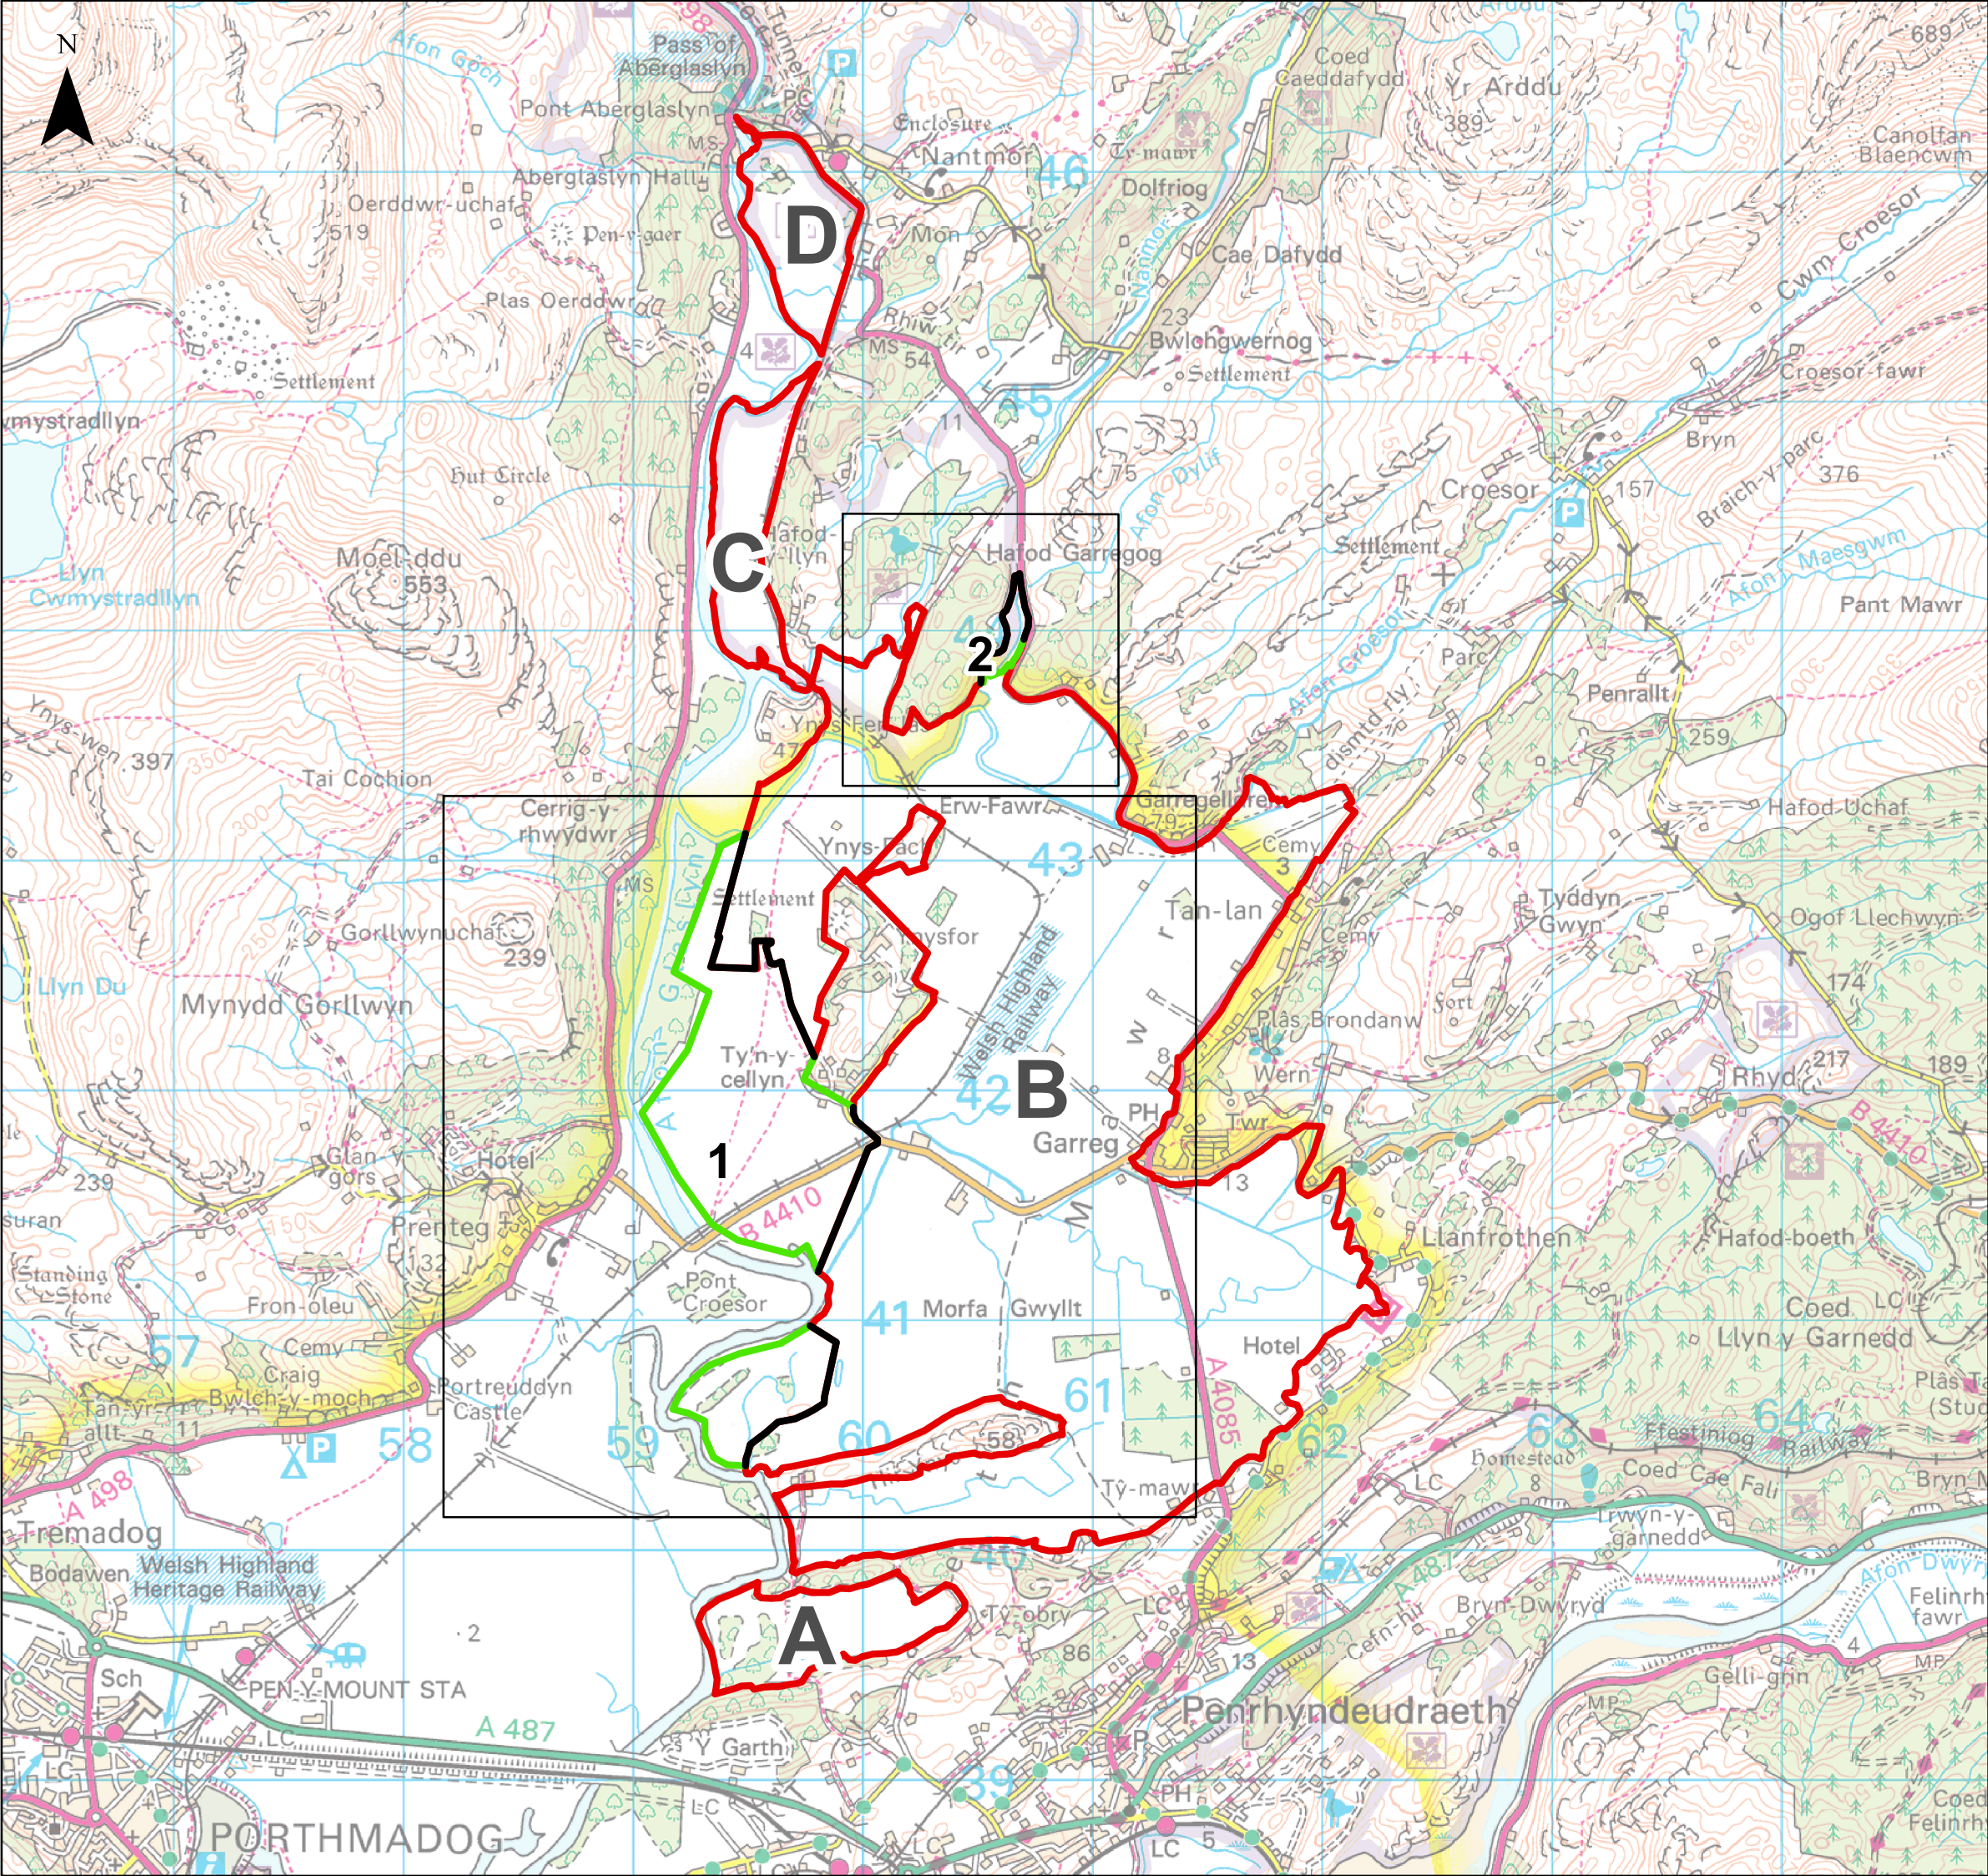

Llanfrothen IDD

- Original IDD Boundary
- Removed IDD Boundary
- New IDD Boundary
- Zoom Area

IDD Boundary Review
 Produced 15/02/2017
 Contains Ordnance Survey data.
 © Crown copyright and database right 2017