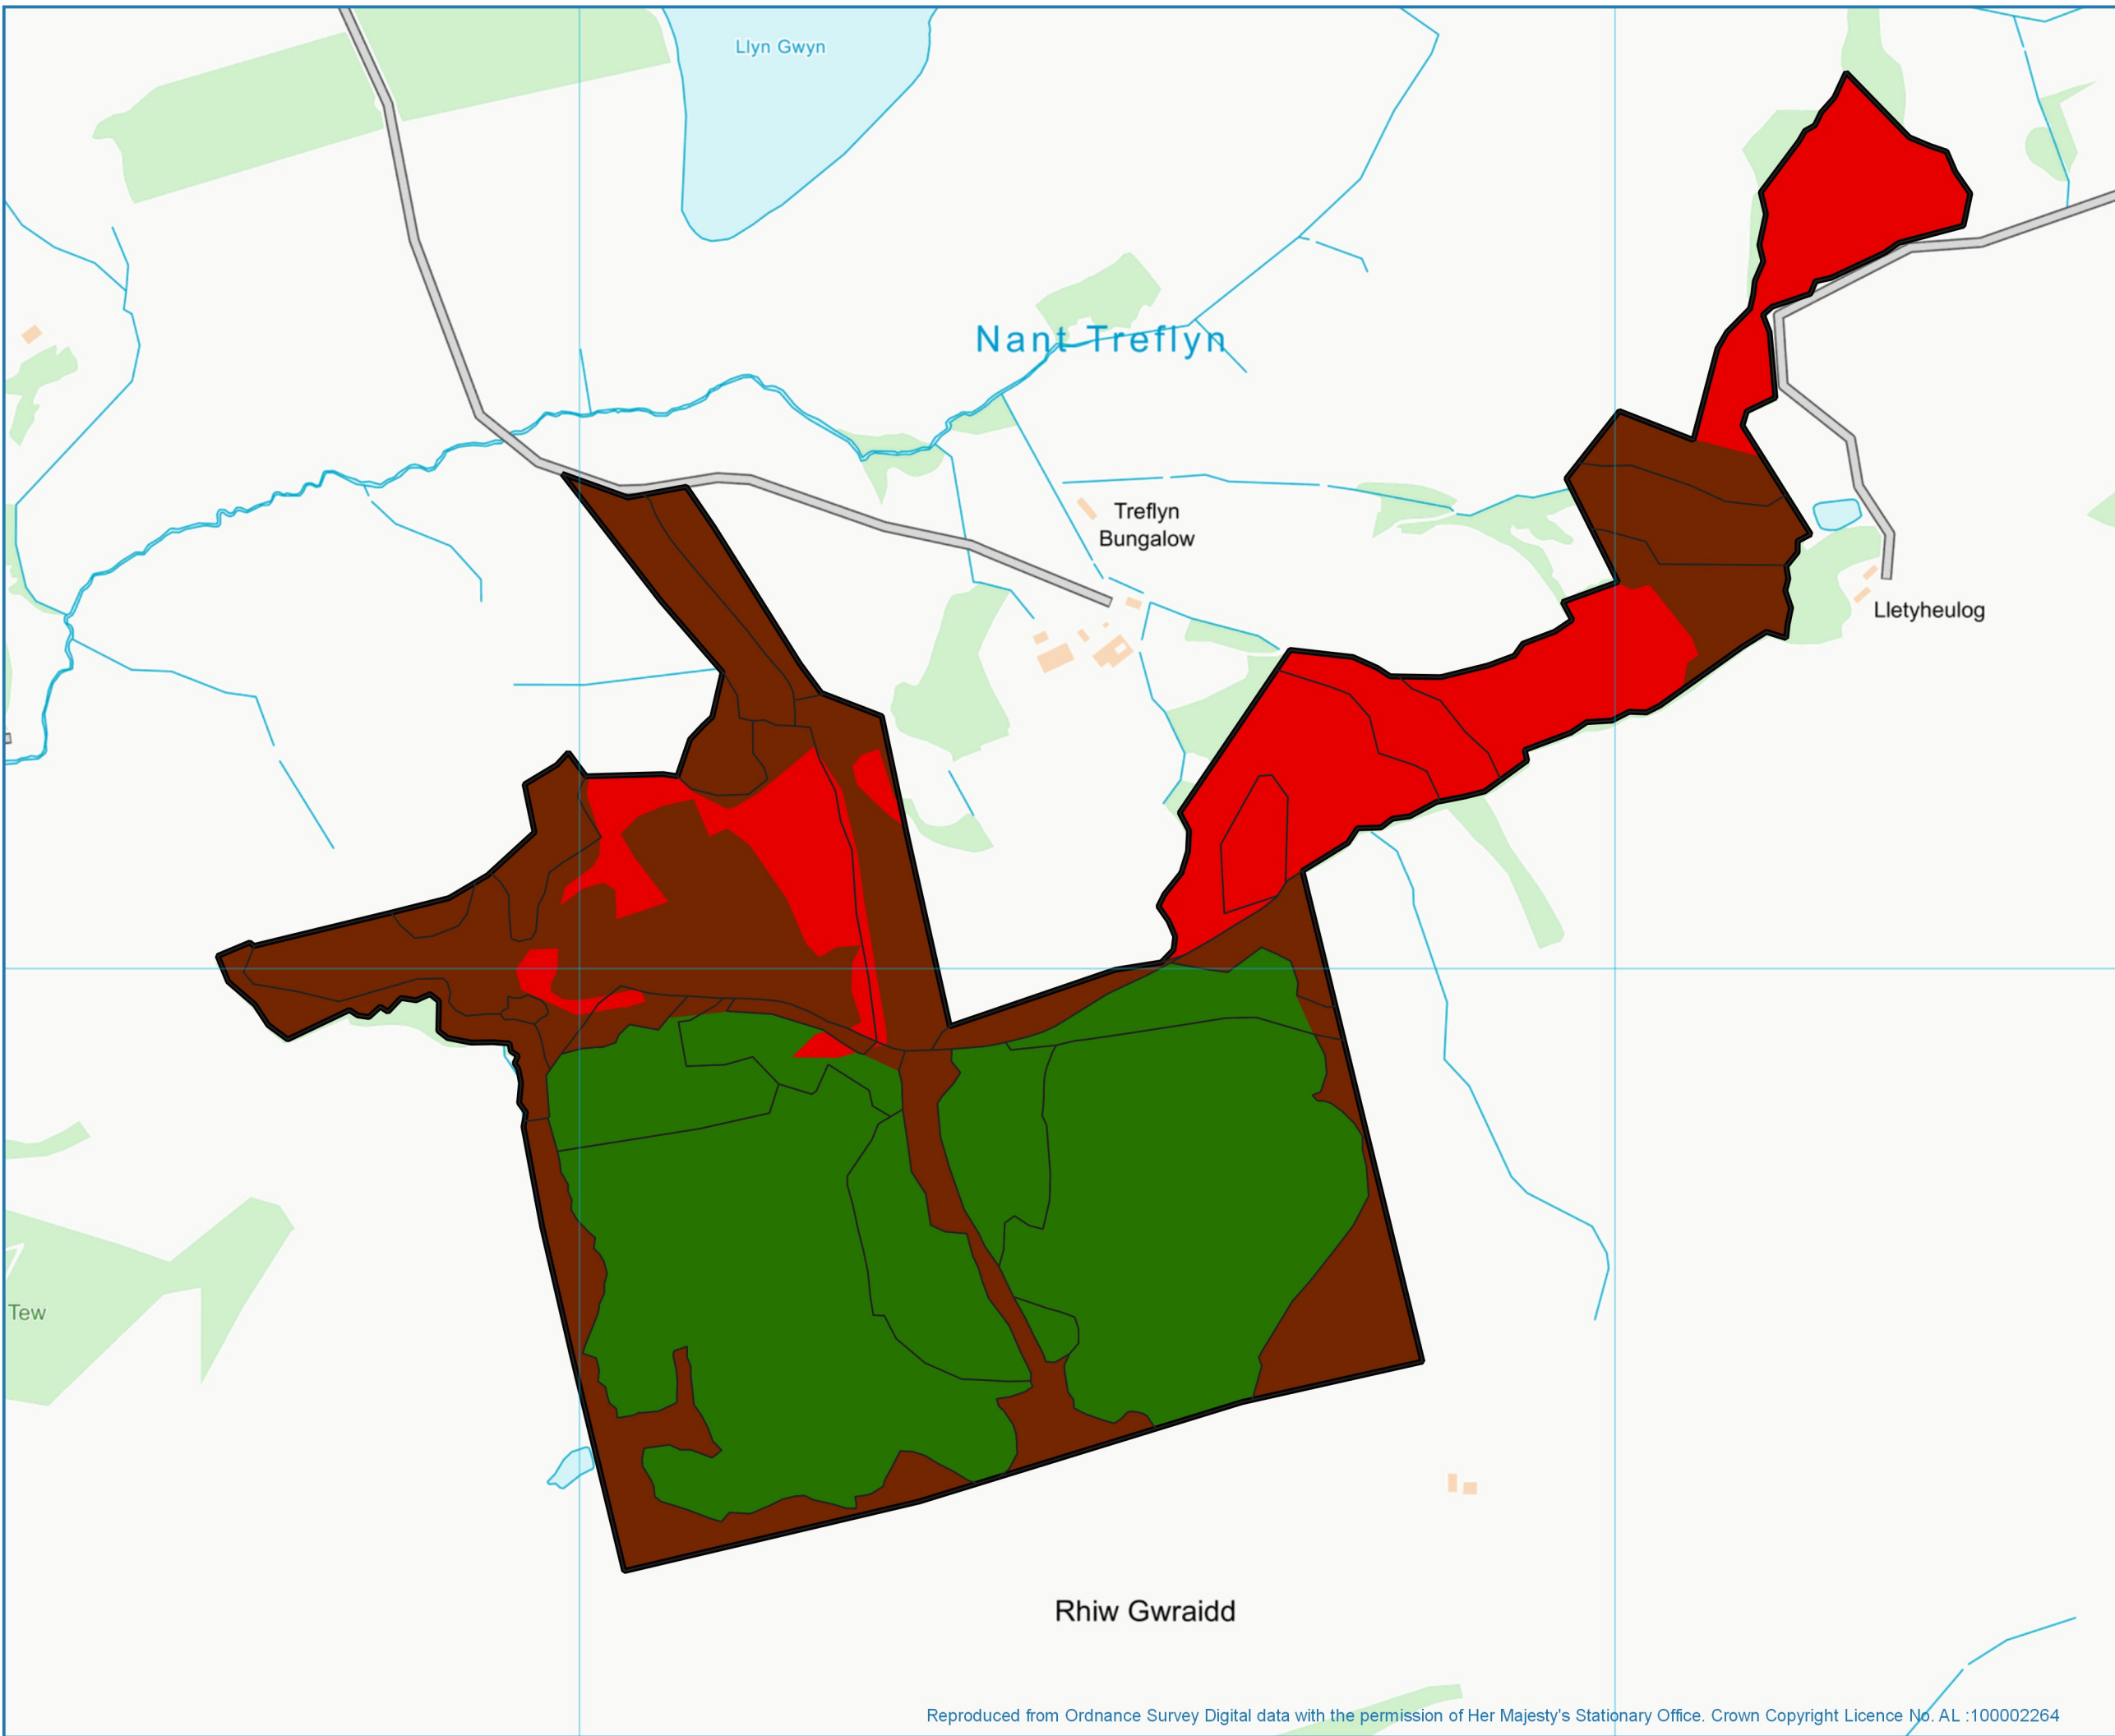

01

02

COED SARNAU

Treflyn- Prif Amcanion Hirdymor/ Long term primary objectives

- Rheoli Coetiroedd Hynafol
Ancient Woodland Management
- Rheoli Coetiroedd Brodorol
Native Woodland Management
- Rheolaeth Safonol ar Goedwigoedd
Standard Forest Management

1:6000
Scale Correct at A3
Grid Ref: SO014640
Date: 01/11/2021
Drawn by: SteveK

Pryor and Rickett Silviculture
10 Priory Hill, Brecon, Wales, LD3 9DH

01874 620777 || Wales@silviculture.co.uk

01

02

64

Tew

Rhiw Gwraidd